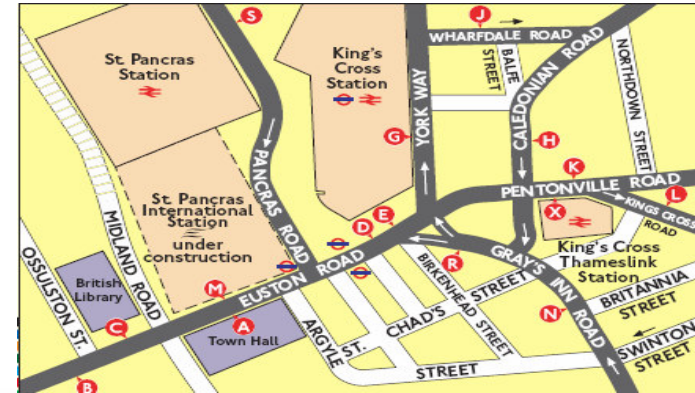

Bus routes from St Pancras International and surroundings

Key

- Connections with Underground
 - Connections with National Rail
 - Connections with Docklands Light Railway
 - Connections with river boats
 - Connections with Eurostar
 - Daily except Monday to Friday peak hours
- Red discs show the bus stop you need for your chosen bus service. The disc appears on the top of the bus stop in the street (see map of town centre in centre of diagram).

Route finder

Day buses including 24-hour routes

Bus route	Towards	Bus stops
10	Hammersmith	A B H J R
17	Archway	G J N
	London Bridge	H L
30	Hackney Wick	C E K
	Marble Arch	A B R X
45	Streatham Hill	D L S
46	Lancaster Gate	G N
	Stonecutter Street	D L S
63	Honor Oak	D L S
73	Seven Sisters ▼	C E K
	Stoke Newington	C E K
	Victoria	A B R X
91	Crouch End	G G J M
	Trafalgar Square	A B H R
205	Mile End Park	C E K
	Paddington	A B R X
214	Highgate Village	G X
	Liverpool Street	B R S
259	Edmonton Green	G J N
390	Archway	C G M
	Notting Hill Gate	A B H J R
476	Euston	A B R X
	Northumberland Park	G E K

Destination	Bus routes	Bus stops
C		
Caledonian Road and Caledonian Road & Barnsbury	17, 259	G J N
	91	C G J M
Camberwell Green	45	D L S
Camden Park Road	390	C G M
Camden Road	46	G N
Camden Town	214	G X
Cannon Street	17	H L
Chancery Lane	17	H L
	45, 46	D L S
	205	C E K
City Road	214	B K S
	91	C G J M
Crouch End Broadway	214	G X
Crowndale Road	214	G X

Destination	Bus service	Bus stops
U		
University College Hospital	10, 390	A B H J R
	30, 73, 205	A B R X
Upper Holloway	17	G J N

Destination	Bus service	Bus stops
V		
Victoria	73	A B R X

Destination	Bus service	Bus stops
W		
Warren Street	30, 205	A B R X
Warwick Avenue	46	G N
White Hart Lane	259	G J N
White Lion Street	30, 73, 476	C E K
Whitechapel Royal London Hospital	205	C E K